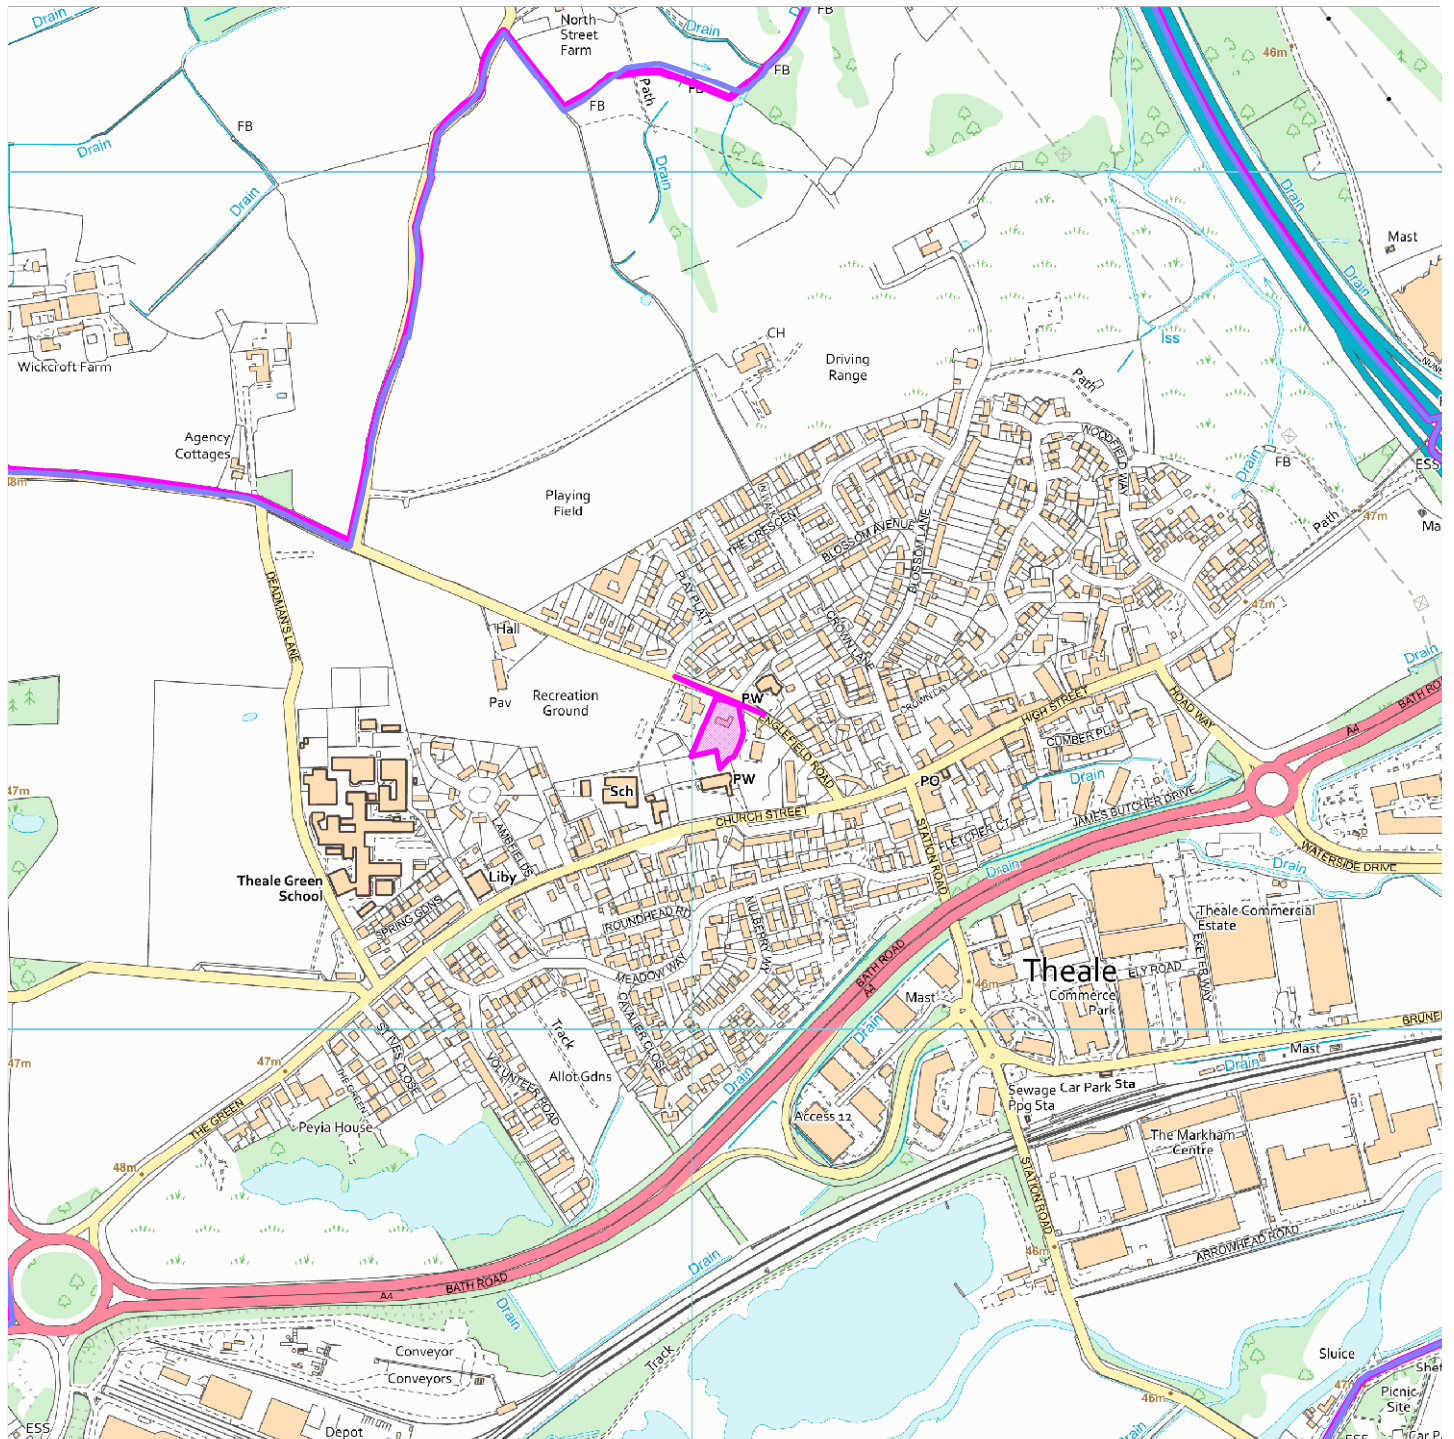

19/01658/FUL

The Rectory, Englefield Road, Theale RG7 5AS

Map Centre Coordinates :

Scale : 1:8811

Reproduced from the Ordnance Survey map with the permission of the Controller of Her Majesty's Stationery Office © Crown Copyright 2003.

Unauthorised reproduction infringes Crown Copyright and may lead to prosecution or civil proceedings .

Organisation	West Berkshire Council
Department	
Comments	Not Set
Date	07 November 2019
SLA Number	0100024151